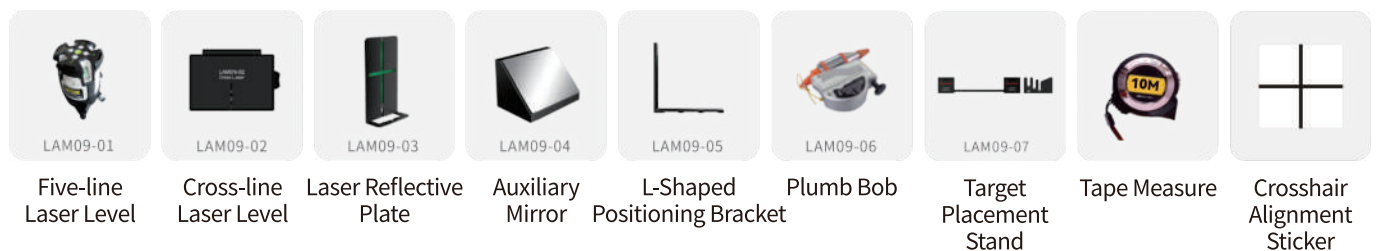

Accessories